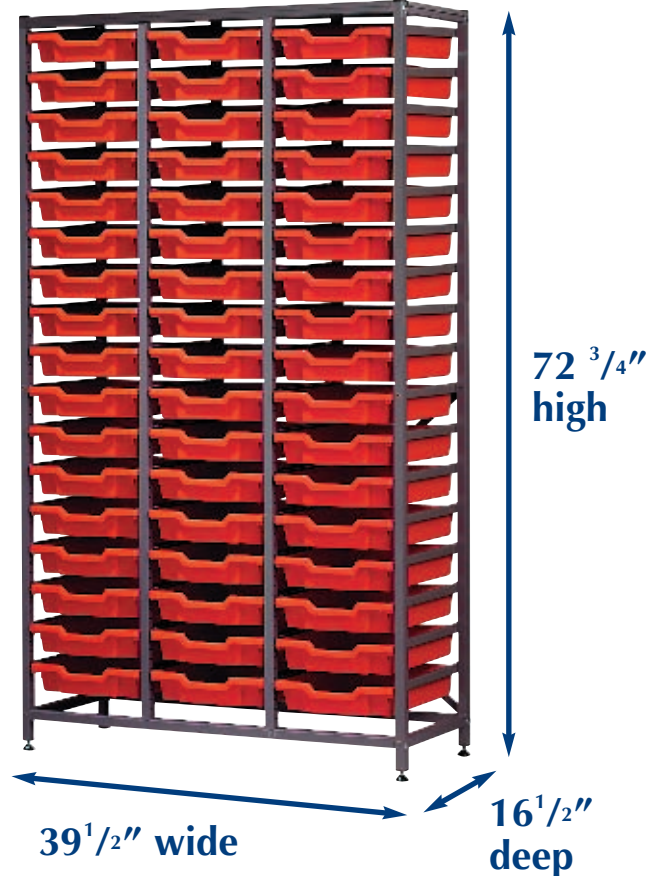

The Adjustable Gratnells System

How it works

Construction

The Gratnells Tray Storage System is based on the patented slotting of square tube to take nylon coated **adjustable** steel tray runners and steel shelf clips. Frames are constructed of 1" sturdy 18 gauge square steel tube with slots at 1" intervals.

Assembly

Supplied packed flat with instruction leaflet. The complete sides of the frame are welded only requiring assembly of the cross bars and centre bars.

Gratnells Trays

The material used to make the trays has been chosen for quality and safety. For quality the trays are made from 20% talc filled Polypropylene giving strength and rigidity. For safety Polypropylene is chemically resistant to the majority of chemicals used in schools and semi fire-retardant at 0.87" per min. There is also an anti-static additive in the Polypropylene to reduce the attraction of dust.

All trays measure 12 1/4" wide x 16 3/4" front to back

Tall Frame

3625 F1 Set consists of:

- 3625 Frame
- 1 x Metal Top
- 51 x F1 Trays
- 51 pairs G3 Runners
- 4 x Feet

Frame Colours

- Grey frame
- White frame
- Beige frame

Ref: 3625 F1 Set
 Height: 72 3/4"
 Width: 39 1/2"
 Depth: 16 1/2"

Supplied flat packed for easy self-assembly