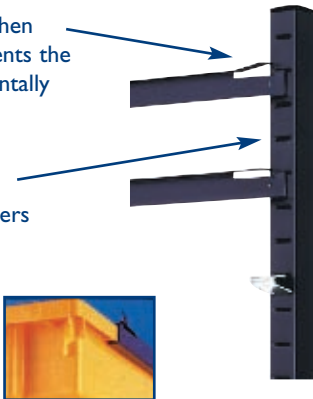

The Adjustable Gratnells System

How it works

Construction

The Gratnells Tray Storage System is based on the patented slotting of square tube to take nylon coated **adjustable** steel tray runners and steel shelf clips. Frames are constructed of 1" sturdy 18 gauge square steel tube with slots at 1" intervals.

The patented *lug*, when bent upwards, prevents the runner being accidentally dislodged.

Patented slots for adjustable tray runners and shelf clips.

Full width runner support for tray.

Finish

All parts are degreased and phosphated to increase scratch resistance before grey, white or beige epoxy coating in a matt finish.

Assembly

Supplied packed flat with instruction leaflet. The complete sides of the frame are welded only requiring assembly of the cross bars and centre bars.

Gratnells Trays

The material used to make the trays has been chosen for quality and safety. For quality the trays are made from 20% talc filled Polypropylene giving strength and rigidity. For safety Polypropylene is chemically resistant to the majority of chemicals used in schools and semi fire-retardant at 0.87" per min. There is also an anti-static additive in the Polypropylene to reduce the attraction of dust.